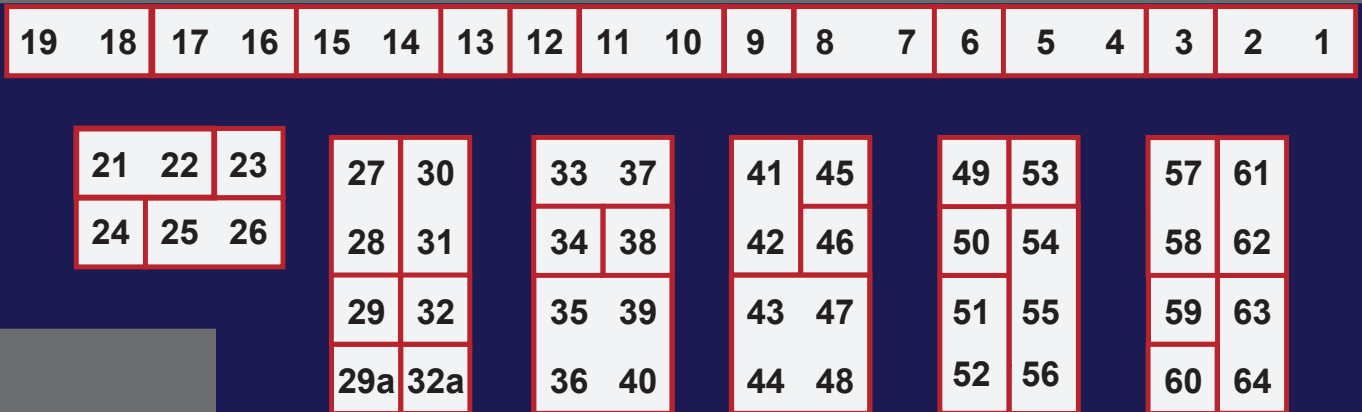

TENT A

GATE 7

NEW EXPANDED AREA: PERRY MILL WHARF DISPLAYS

LOCATED IN THE COURTYARD JUST BEYOND TENT G

- Duffy Electric Boats
- La Crema
- Latitudes & Attitudes
- Maritime Solutions – Carolina Skiff
- Paddle North
- Six Knots
- You Tube Boating Channels
Sponsored by TotalBoat and Latitude & Attitudes
- Flexjet
- Food, Bar and extra seating
- Restrooms

TENT B

GATE 1

TENT D

GATE 3

GATE 2

TENT G

GATE 2

Entry to Perry Mill Area