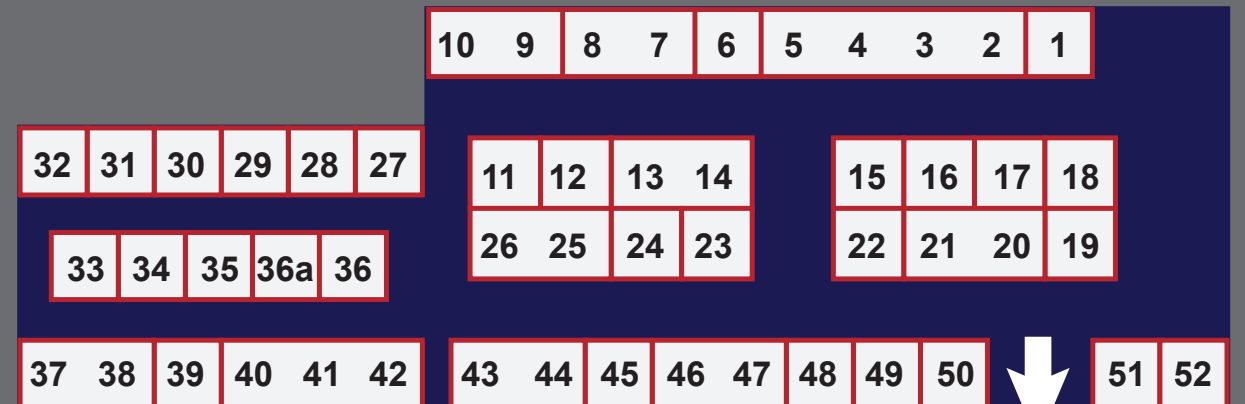

TENT B

GATE 1

TENT D

GATE 3

GATE 2

TENT G

GATE 2

Entry to Perry Mill Area