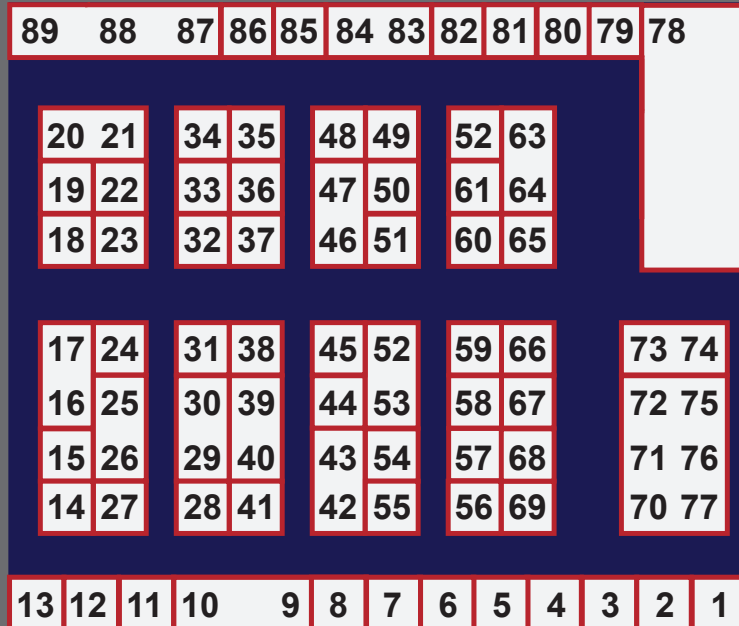

TENT A

GATE 7

NEW EXPANDED AREA: PERRY MILL WHARF DISPLAYS

LOCATED IN THE COURTYARD JUST BEYOND TENT G

- Duffy Electric Boats
- La Crema
- Latitudes & Attitudes
- Maritime Solutions – Carolina Skiff
- Paddle North
- Six Knots
- You Tube Boating Channels
Sponsored by TotalBoat and Latitude & Attitudes
- Flexjet
- Food, Bar and extra seating
- Restrooms