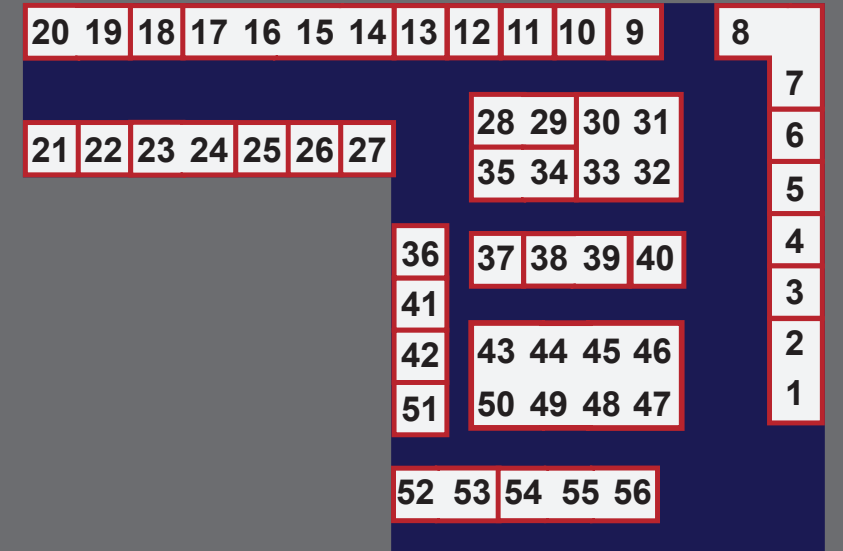

TENT A

GATE 7

NEW EXPANDED AREA: PERRY MILL WHARF DISPLAYS

LOCATED IN THE COURTYARD JUST BEYOND TENT G

- Duffy Electric Boats
- La Crema
- Latitudes & Attitudes
- Maritime Solutions – Carolina Skiff
- Paddle North
- Six Knots
- You Tube Boating Channels
Sponsored by TotalBoat and Latitude & Attitudes
- Flexjet
- Food, Bar and extra seating
- Restrooms

THE BOHLIN TENT & PATIO:

- Banana Boat Sunscreen
- Ben & Jerry's
- BMW
- Boatal
- Boys & Girls Club of Newport County
- Carey, Richmond & Viking Insurance
- CHART Metalworks
- Dillon's Gin Cocktail
- Fishers Island Lemonade
- Francis Coppola Diamond Collection
- Global Marine Insurance
- Harbor Town
- Harpoon IPA
- LaVictoire Finance
- Mount Gay Rum
- Narraganset Brewing
- Newport Craft Brewing
- REGENT Craft
- Sea Bags
- Sebago
- Sobieski Vodka
- Tequila Ocho
- Whalers Brewing Company

TENT B

GATE 1

TENT D

GATE 3

GATE 2

TENT G

GATE 2

Entry to Perry Mill Area